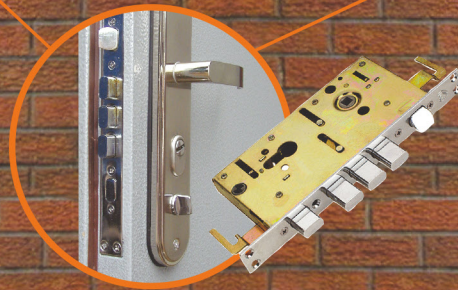

HENDERSON

GARAGE DOORS

Georgian
Panel Door

Standard &
Heavy Duty
Door

Security Side
Entrance Door
From Henderson

Security Side Entrance Door Specification:

Georgian Panel Door

Frame:

- 4 x heavy duty lift-off hinges
- Expandable frame mechanism that achieves sizes between:
830-860 x 2075
880-940 x 2075
980-1040 x 2075
- Full weather seal to all sides of the frame
- 2 x fixing points down each side of frame for ease of installation
- Removable/adjustable threshold
- 2 mm thick pre-lacquered cold-rolled steel frame

Door Leaf:

- 1.2 mm thick pre-lacquered cold-rolled steel sheets
- 15 mm anti-jemmy lip to all edges
- Powder coated to RAL 9010 (white)
- 50 mm thick door leaf
- 2 x steel strengthening structural supports running through the leaf
- Doors filled with a fibre glass insulation

Standard Door

Frame:

- 4 x heavy duty lift-off hinges
- Expandable frame mechanism that achieves sizes between:
880-940 x 2075
980-1040 x 2075
- Full weather seal to all sides of the frame
- 2 x fixing points down each side of frame for ease of installation
- Removable/adjustable threshold
- 1.2 mm thick pre-lacquered cold-rolled steel frame