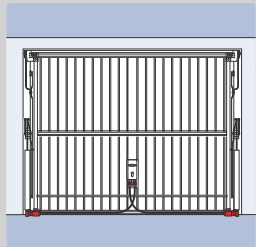

Security Fixings in a double line formation attach the door section firmly to the chassis

Side Shields eradicate finger trap and creating a much improved seal on each side

Reinforced glass plastic frame corners removing the need for welding, eliminating rusting corners.

Intergrated tracks allow the door to open fully into the garage without the need for internal tracking

Spring covers keep the spring unit concealed at all times.

The specially designed cantilivers system gives additional height inside the garage due to the higher radius during operation.